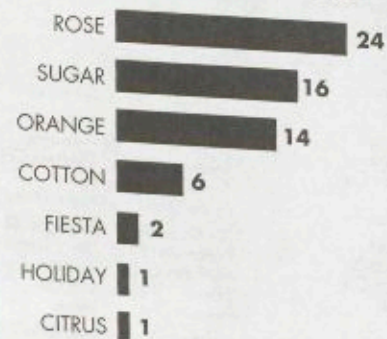

Year	Mathews	NY Times	Sports Ill.	Sporting News
1971	Nebraska			
1972	Southern Cal			
1973				
1974	Ohio St.			
1975	Alabama/Ohio St.			Arizona St.
1976	Southern Cal			
1977	Notre Dame			Pittsburgh
1978	Oklahoma			Notre Dame
1979	Alabama	Alabama		Southern Cal
1980	Oklahoma	Pittsburgh		Alabama
1981	Clemson	Clemson	Clemson	Georgia
1982	Penn St.	Penn St.	Penn St.	Clemson
1983	Nebraska	Auburn	Miami (Fla.)	Penn St.
1984	Florida	Florida	Brigham Young	Miami (Fla.)
1985	Michigan	Oklahoma	Oklahoma	Florida
1986	Penn St.	Oklahoma	Penn St.	Oklahoma
1987	Miami (Fla.)	Miami (Fla.)	Miami (Fla.)	Penn St.
1988	Notre Dame	Notre Dame	Notre Dame	Miami (Fla.)
1989	Miami (Fla.)	Miami (Fla.)	Miami (Fla.)	Notre Dame
1990	Colorado	Miami (Fla.)	Colorado	Miami (Fla.)
1991	Washington	Miami (Fla.)	Washington	Colorado
1992	Alabama	Alabama	Alabama	Miami (Fla.)
1993	Florida St.	Florida St.	Florida St.	Alabama

Bowls Hosting Most National Champions, Since 1900

National Champions in Bowl Games

Year	Team	Coach (Years†)	Record	Bowl (Result)
1900	Yale	Malcolm McBride	12-0-0	None
1901	Michigan	Fielding Yost	11-0-0	Rose (beat Stanford, 49-0)
1902	Michigan	Fielding Yost	11-0-0	None
1903	Princeton	Art Hillebrand	11-0-0	None
1904	Pennsylvania	Carl Williams	12-0-0	None
1905	Chicago	Amos Alonzo Stagg	11-0-0	None
1906	Princeton	Bill Roper	9-0-1	None
1907	Yale	William Knox	9-0-1	None
1908	Pennsylvania	Sol Metzger	11-0-1	None
1909	Yale	Howard Jones	10-0-0	None
1910	Harvard	Percy Haughton	8-0-1	None
1911	Princeton	Bill Roper	8-0-2	None
1912	Harvard	Percy Haughton	9-0-0	None
1913	Harvard	Percy Haughton	9-0-0	None
1914	Army	Charley Daly	9-0-0	None
1915	Cornell	Al Sharpe	9-0-0	None
1916	Pittsburgh	Glenn "Pop" Warner	8-0-0	None
1917	Georgia Tech	John Heisman	9-0-0	None
1918	Pittsburgh	Glenn "Pop" Warner	4-1-0	None
1919	Harvard	Robert Fisher	9-0-1	Rose (beat Oregon, 7-6)
1920	California	Andy Smith	9-0-0	Rose (beat Ohio St., 28-0)
1921	Cornell	Gil Dobie	8-0-0	None
1922	Cornell	Gil Dobie	8-0-0	None
1923	Illinois	Robert Zuppke	8-0-0	None
1924	Notre Dame	Knute Rockne	8-0-0	None
1925	Alabama	Wallace Wade	10-0-0	Rose (beat Stanford, 27-10)
1926	Dartmouth	Jesse Hawley	8-0-0	Rose (beat Washington, 20-19)
1927	Alabama	Wallace Wade	9-0-1	Rose (tied Stanford, 7-7)
1928	Stanford	Glenn "Pop" Warner	10-0-1	Rose (tied Alabama, 7-7)
1929	Illinois	Robert Zuppke	7-0-1	None
1930	Georgia Tech	Bill Alexander	10-0-0	Rose (beat California, 8-7)
1931	Southern Cal	Howard Jones	9-0-1	None
1932	Notre Dame	Knute Rockne	9-0-0	None
1933	Alabama	Knute Rockne	10-0-0	None
1934	Michigan	Howard Jones	10-1-0	Rose (beat Tulane, 21-12)
1935	Southern Cal	Harry Kipke	8-0-0	None
1936	Michigan	Howard Jones	10-0-0	Rose (beat Pittsburgh, 35-0)
1937	Minnesota	Harry Kipke	7-0-1	None
1938	Minnesota	Bernie Bierman	8-0-0	None
1939	Southern Methodist	Bernie Bierman	8-0-0	None
1940	Minnesota	Matty Bell	12-1-0	Rose (lost to Stanford, 0-7)
1941	Minnesota	Bernie Bierman (5-15)	7-1-0	None
1942	Pittsburgh	Jock Sutherland (13-18)	9-0-1	None
1943	Texas Christian	Dutch Meyer (5-5)	11-0-0	Sugar (beat Carnegie Mellon, 15-7)
1944	Texas A&M	Homer Norton (6-16)	11-0-0	Sugar (beat Tulane, 14-13)
1945	Minnesota	Bernie Bierman (9-19)	8-0-0	None
1946	Minnesota	Bernie Bierman (10-20)	8-0-0	None
1947	Ohio St.	Paul Brown (2-2)	9-1-0	None
1948	Notre Dame	Frank Leahy (3-5)	9-1-0	None
1949	Army	Earl "Red" Blaik (4-11)	9-0-0	None